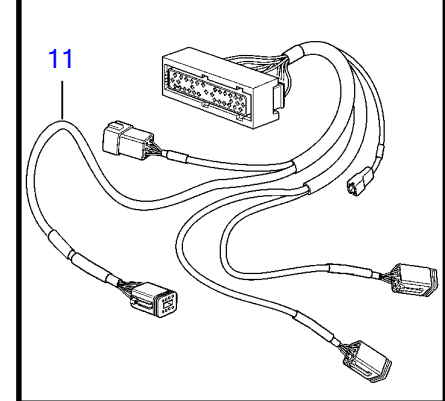

D4-180I-B, D4-210A-A, D4-210I-A, D4-210I-B, D4-225I-B, D4-260A-A, D4-260A-B, D4-260I-A, D4-260I-B

25379

D4-180I-B, D4-210A-A, D4-210I-A, D4-210I-B, D4-225I-B, D4-260A-A, D4-260A-B, D4-260I-A, D4-260I-B

REF	PART NO.	QTY	DESCRIPTION	SEE SEC.	NOTES
1	3840958	1	Display		(3588849)
2	830928	4	Stud		
3	830930	4	Wing nut		
4	3588207	1	Cable kit, display		
5	881786	1	Cable kit		
6	977184	1	Housing		
7	873765	1	Relay		12V
	3171420	1	Relay		24V
8	3889410	1	Extension cable'verl		L=1.5m, (874752)
	874779	1	Extension cable'verl		L=3.0m
	874780	1	Extension cable'verl		L=5.0m
	874781	1	Extension cable'verl		L=7.0m
	874782	1	Extension cable'verl		L=9.0m
	874783	1	Extension cable'verl		L=11.0m
9	874789	1	Cable kit		PCU-HCU, 6 pole, L=5.0m
	889550	1	Cable		PCU-HCU, 6 pole, L=7.0m
	889551	1	Cable		PCU-HCU, 6 pole, L=9.0m
	889552	1	Cable		PCU-HCU, 6 pole, L=11.0m
	888013	1	Cable		PCU-HCU, 6 pole, L=13.0m
	888243	1	Extension cable'verl		Extension cables. Multilink, 6-pin., L=3.0m
	888244	1	Extension cable'verl		Extension cables. Multilink, 6-pin., L=5.0m
	888245	1	Extension cable'verl		Extension cables. Multilink, 6-pin., L=7.0m
	888246	1	Extension cable'verl		Extension cables. Multilink, 6-pin., L=9.0m
	888247	1	Extension cable'verl		Extension cables. Multilink, 6-pin., L=11.0m
10	21122603	1	Cable		Inboard, Engine-PCU cable., L=3.0m
	21122605	1	Cable		Inboard, Engine-PCU cable., L=5.0m (874818)
11	3808576	1	Wiring harness		AQ, Engine-PCU cable., L=3.0m
	3808577	1	Wiring harness		AQ, Engine-PCU cable., L=5.0m
12	874676	1	Cable kit		EVC control lever cable, 6-pole., L=1.5m
13	3588972	1	Cable kit		T-connector bus cable, 6-pole., L=0.5m
14	3587070	1	Starter switch, set		Kit with 2 key switch with identical key.
15	3587071	1	Starter switch		
16	859955	1	• Plastic nut		
17	859953	1	• Key		State key code when ordering
			• Bulletin 49-30	49-30-EN	Key P/N 859953
18	888004	1	Cable, starter switch		
19	21143184	X	Control unit, not programmed		HCU. Software ordered separately or downloaded with Vodia.
	3586261	X	Software		Warehouse programming. This p/n can not be ordered, but will be used for invoicing.
	3586259	X	Software		Vodia-programming. This p/n can not be ordered, but will be used for invoicing.
20	3840321	X	Control unit, not programmed		PCU. Software ordered separately or downloaded with Vodia.
	3586267	X	Software		Warehouse programming. This p/n can not be ordered, but will be used for invoicing.
	3586266	X	Software		Vodia-programming. This p/n can not be ordered, but will be used for invoicing.
21	3588208	1	Cable kit, synchronizing		Syncronicing cable for twin installation. 6 pole.
22	874807	1	Cable kit, fuel, water, rudder		
23	3808852	1	Cable kit, instruments, panels		Aux cable
24	3587054	1	Sensor		Through hull
25	3587055	1	Sensor		Mounted on transom
26	21509941	1	Control unit		