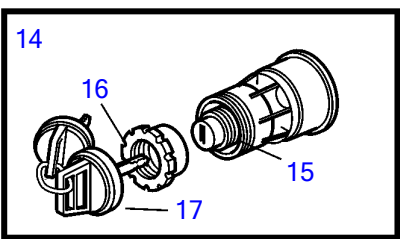

D4-180I-B, D4-210A-A, D4-210I-A, D4-210I-B, D4-225I-B, D4-260A-A, D4-260A-B, D4-260I-A, D4-260I-B

25379

D4-180I-B, D4-210A-A, D4-210I-A, D4-210I-B, D4-225I-B, D4-260A-A, D4-260A-B, D4-260I-A, D4-260I-B

REF	PART NO.	QTY	DESCRIPTION	SEE SEC.	NOTES
1	3840958	1	Display		(3588849)
2	830928	4	Stud		
3	830930	4	Wing nut		
4	3588207	1	Cable kit, display		
5	881786	1	Cable kit		
6	977184	1	Housing		
7	873765	1	Relay		12V
	3171420	1	Relay		24V
8	3889410	1	Extension cable'verl		L=1.5m, (874752)
	874779	1	Extension cable'verl		L=3.0m
	874780	1	Extension cable'verl		L=5.0m
	874781	1	Extension cable'verl		L=7.0m
	874782	1	Extension cable'verl		L=9.0m
	874783	1	Extension cable'verl		L=11.0m
9	874789	1	Cable kit		PCU-HCU, 6 pole, L=5.0m
	889550	1	Cable		PCU-HCU, 6 pole, L=7.0m
	889551	1	Cable		PCU-HCU, 6 pole, L=9.0m
	889552	1	Cable		PCU-HCU, 6 pole, L=11.0m
	888013	1	Cable		PCU-HCU, 6 pole, L=13.0m
	888243	1	Extension cable'verl		Extension cables. Multilink, 6-pin., L=3.0m
	888244	1	Extension cable'verl		Extension cables. Multilink, 6-pin., L=5.0m
	888245	1	Extension cable'verl		Extension cables. Multilink, 6-pin., L=7.0m
	888246	1	Extension cable'verl		Extension cables. Multilink, 6-pin., L=9.0m
	888247	1	Extension cable'verl		Extension cables. Multilink, 6-pin., L=11.0m
10	21122603	1	Cable		Inboard, Engine-PCU cable., L=3.0m
	21122605	1	Cable		Inboard, Engine-PCU cable., L=5.0m (874818)
11	3808576	1	Wiring harness		AQ, Engine-PCU cable., L=3.0m
	3808577	1	Wiring harness		AQ, Engine-PCU cable., L=5.0m
12	874676	1	Cable kit		EVC control lever cable, 6-pole., L=1.5m
13	3588972	1	Cable kit		T-connector bus cable, 6-pole., L=0.5m
14	3587070	1	Starter switch, set		Kit with 2 key switch with identical key.
15	3587071	1	Starter switch		
16	859955	1	• Plastic nut		
17	859953	1	• Key		State key code when ordering
			• Bulletin 49-30	49-30-EN	Key P/N 859953
18	888004	1	Cable, starter switch		
19	21143184	X	Control unit, not programmed		HCU. Software ordered separately or downloaded with Vodia.
	3586261	X	Software		Warehouse programming. This p/n can not be ordered, but will be used for invoicing.
	3586259	X	Software		Vodia-programming. This p/n can not be ordered, but will be used for invoicing.
20	3840321	X	Control unit, not programmed		PCU. Software ordered separately or downloaded with Vodia.
	3586267	X	Software		Warehouse programming. This p/n can not be ordered, but will be used for invoicing.
	3586266	X	Software		Vodia-programming. This p/n can not be ordered, but will be used for invoicing.
21	3588208	1	Cable kit, synchronizing		Syncronicing cable for twin installation. 6 pole.
22	874807	1	Cable kit, fuel, water, rudder		
23	3808852	1	Cable kit, instruments, panels		Aux cable
24	3587054	1	Sensor		Through hull
25	3587055	1	Sensor		Mounted on transom
26	21509941	1	Control unit		