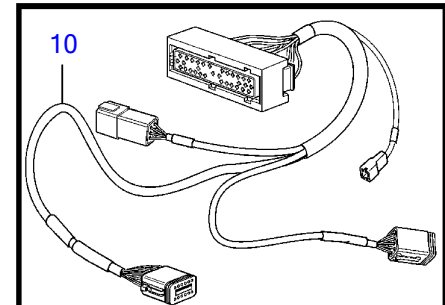

D4-180I-B, D4-210A-A, D4-210I-A, D4-210I-B, D4-225I-B, D4-260A-A, D4-260A-B, D4-260I-A, D4-260I-B

25379

D4-180I-B, D4-210A-A, D4-210I-A, D4-210I-B, D4-225I-B, D4-260A-A, D4-260A-B, D4-260I-A, D4-260I-B

REF	PART NO.	QTY	DESCRIPTION	SEE SEC.	NOTES
1	3840958	1	Display		(3588849)
2	830928	4	Stud		
3	830930	4	Wing nut		
4	3588207	1	Cable kit, display		
5	881786	1	Cable kit		
6	977184	1	Housing		
7	873765	1	Relay		12V
	3171420	1	Relay		24V
8	3889410	1	Extension cable'verl		L=1.5m, (874752)
	874779	1	Extension cable'verl		L=3.0m
	874780	1	Extension cable'verl		L=5.0m
	874781	1	Extension cable'verl		L=7.0m
	874782	1	Extension cable'verl		L=9.0m
	874783	1	Extension cable'verl		L=11.0m
9	874789	1	Cable kit		PCU-HCU, 6 pole, L=5.0m
	889550	1	Cable		PCU-HCU, 6 pole, L=7.0m
	889551	1	Cable		PCU-HCU, 6 pole, L=9.0m
	889552	1	Cable		PCU-HCU, 6 pole, L=11.0m
	888013	1	Cable		PCU-HCU, 6 pole, L=13.0m
	888243	1	Extension cable'verl		Extension cables. Multilink, 6-pin., L=3.0m
	888244	1	Extension cable'verl		Extension cables. Multilink, 6-pin., L=5.0m
	888245	1	Extension cable'verl		Extension cables. Multilink, 6-pin., L=7.0m
	888246	1	Extension cable'verl		Extension cables. Multilink, 6-pin., L=9.0m
	888247	1	Extension cable'verl		Extension cables. Multilink, 6-pin., L=11.0m
10	21122603	1	Cable		Inboard, Engine-PCU cable., L=3.0m
	21122605	1	Cable		Inboard, Engine-PCU cable., L=5.0m (874818)
11	3808576	1	Wiring harness		AQ, Engine-PCU cable., L=3.0m
	3808577	1	Wiring harness		AQ, Engine-PCU cable., L=5.0m
12	874676	1	Cable kit		EVC control lever cable, 6-pole., L=1.5m
13	3588972	1	Cable kit		T-connector bus cable, 6-pole., L=0.5m
14	3587070	1	Starter switch, set		Kit with 2 key switch with identical key.
15	3587071	1	Starter switch		
16	859955	1	• Plastic nut		
17	859953	1	• Key		State key code when ordering
			• Bulletin 49-30	49-30-EN	Key P/N 859953
18	888004	1	Cable, starter switch		
19	21143184	X	Control unit, not programmed		HCU. Software ordered separately or downloaded with Vodia.
	3586261	X	Software		Warehouse programming. This p/n can not be ordered, but will be used for invoicing.
	3586259	X	Software		Vodia-programming. This p/n can not be ordered, but will be used for invoicing.
20	3840321	X	Control unit, not programmed		PCU. Software ordered separately or downloaded with Vodia.
	3586267	X	Software		Warehouse programming. This p/n can not be ordered, but will be used for invoicing.
	3586266	X	Software		Vodia-programming. This p/n can not be ordered, but will be used for invoicing.
21	3588208	1	Cable kit, synchronizing		Syncronicing cable for twin installation. 6 pole.
22	874807	1	Cable kit, fuel, water, rudder		
23	3808852	1	Cable kit, instruments, panels		Aux cable
24	3587054	1	Sensor		Through hull
25	3587055	1	Sensor		Mounted on transom
26	21509941	1	Control unit		