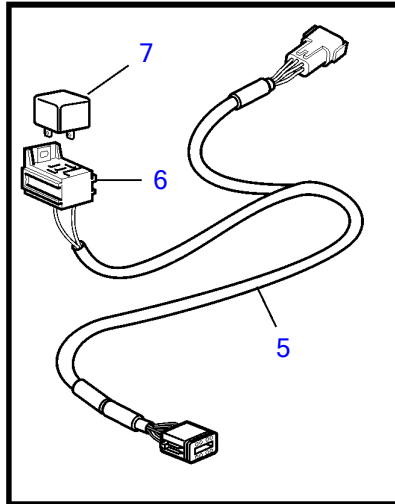

D4-180I-B, D4-210A-A, D4-210I-A, D4-210I-B, D4-225I-B, D4-260A-A, D4-260A-B, D4-260I-A, D4-260I-B

25379

D4-180I-B, D4-210A-A, D4-210I-A, D4-210I-B, D4-225I-B, D4-260A-A, D4-260A-B, D4-260I-A, D4-260I-B

REF	PART NO.	QTY	DESCRIPTION	SEE SEC.	NOTES
1	3840958	1	Display		(3588849)
2	830928	4	Stud		
3	830930	4	Wing nut		
4	3588207	1	Cable kit, display		
5	881786	1	Cable kit		
6	977184	1	Housing		
7	873765	1	Relay		12V
	3171420	1	Relay		24V
8	3889410	1	Extension cable'verl		L=1.5m, (874752)
	874779	1	Extension cable'verl		L=3.0m
	874780	1	Extension cable'verl		L=5.0m
	874781	1	Extension cable'verl		L=7.0m
	874782	1	Extension cable'verl		L=9.0m
	874783	1	Extension cable'verl		L=11.0m
9	874789	1	Cable kit		PCU-HCU, 6 pole, L=5.0m
	889550	1	Cable		PCU-HCU, 6 pole, L=7.0m
	889551	1	Cable		PCU-HCU, 6 pole, L=9.0m
	889552	1	Cable		PCU-HCU, 6 pole, L=11.0m
	888013	1	Cable		PCU-HCU, 6 pole, L=13.0m
	888243	1	Extension cable'verl		Extension cables. Multilink, 6-pin., L=3.0m
	888244	1	Extension cable'verl		Extension cables. Multilink, 6-pin., L=5.0m
	888245	1	Extension cable'verl		Extension cables. Multilink, 6-pin., L=7.0m
	888246	1	Extension cable'verl		Extension cables. Multilink, 6-pin., L=9.0m
	888247	1	Extension cable'verl		Extension cables. Multilink, 6-pin., L=11.0m
10	21122603	1	Cable		Inboard, Engine-PCU cable., L=3.0m
	21122605	1	Cable		Inboard, Engine-PCU cable., L=5.0m (874818)
11	3808576	1	Wiring harness		AQ, Engine-PCU cable., L=3.0m
	3808577	1	Wiring harness		AQ, Engine-PCU cable., L=5.0m
12	874676	1	Cable kit		EVC control lever cable, 6-pole., L=1.5m
13	3588972	1	Cable kit		T-connector bus cable, 6-pole., L=0.5m
14	3587070	1	Starter switch, set		Kit with 2 key switch with identical key.
15	3587071	1	Starter switch		
16	859955	1	• Plastic nut		
17	859953	1	• Key		State key code when ordering
			• Bulletin 49-30	49-30-EN	Key P/N 859953
18	888004	1	Cable, starter switch		
19	21143184	X	Control unit, not programmed		HCU. Software ordered separately or downloaded with Vodia.
	3586261	X	Software		Warehouse programming. This p/n can not be ordered, but will be used for invoicing.
	3586259	X	Software		Vodia-programming. This p/n can not be ordered, but will be used for invoicing.
20	3840321	X	Control unit, not programmed		PCU. Software ordered separately or downloaded with Vodia.
	3586267	X	Software		Warehouse programming. This p/n can not be ordered, but will be used for invoicing.
	3586266	X	Software		Vodia-programming. This p/n can not be ordered, but will be used for invoicing.
21	3588208	1	Cable kit, synchronizing		Syncronicing cable for twin installation. 6 pole.
22	874807	1	Cable kit, fuel, water, rudder		
23	3808852	1	Cable kit, instruments, panels		Aux cable
24	3587054	1	Sensor		Through hull
25	3587055	1	Sensor		Mounted on transom
26	21509941	1	Control unit		