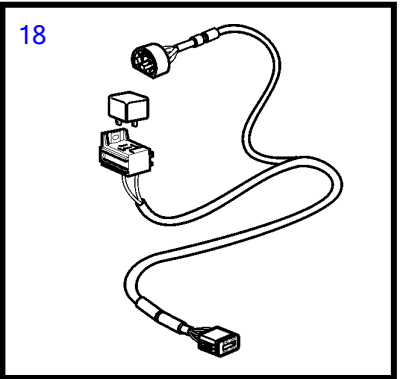

D4-180I-B, D4-210A-A, D4-210I-A, D4-210I-B, D4-225I-B, D4-260A-A, D4-260A-B, D4-260I-A, D4-260I-B

25379

D4-180I-B, D4-210A-A, D4-210I-A, D4-210I-B, D4-225I-B, D4-260A-A, D4-260A-B, D4-260I-A, D4-260I-B

REF	PART NO.	QTY	DESCRIPTION	SEE SEC.	NOTES
1	3840958	1	Display		(3588849)
2	830928	4	Stud		
3	830930	4	Wing nut		
4	3588207	1	Cable kit, display		
5	881786	1	Cable kit		
6	977184	1	Housing		
7	873765	1	Relay		12V
	3171420	1	Relay		24V
8	3889410	1	Extension cable'verl		L=1.5m, (874752)
	874779	1	Extension cable'verl		L=3.0m
	874780	1	Extension cable'verl		L=5.0m
	874781	1	Extension cable'verl		L=7.0m
	874782	1	Extension cable'verl		L=9.0m
	874783	1	Extension cable'verl		L=11.0m
9	874789	1	Cable kit		PCU-HCU, 6 pole, L=5.0m
	889550	1	Cable		PCU-HCU, 6 pole, L=7.0m
	889551	1	Cable		PCU-HCU, 6 pole, L=9.0m
	889552	1	Cable		PCU-HCU, 6 pole, L=11.0m
	888013	1	Cable		PCU-HCU, 6 pole, L=13.0m
	888243	1	Extension cable'verl		Extension cables. Multilink, 6-pin., L=3.0m
	888244	1	Extension cable'verl		Extension cables. Multilink, 6-pin., L=5.0m
	888245	1	Extension cable'verl		Extension cables. Multilink, 6-pin., L=7.0m
	888246	1	Extension cable'verl		Extension cables. Multilink, 6-pin., L=9.0m
	888247	1	Extension cable'verl		Extension cables. Multilink, 6-pin., L=11.0m
10	21122603	1	Cable		Inboard, Engine-PCU cable., L=3.0m
	21122605	1	Cable		Inboard, Engine-PCU cable., L=5.0m (874818)
11	3808576	1	Wiring harness		AQ, Engine-PCU cable., L=3.0m
	3808577	1	Wiring harness		AQ, Engine-PCU cable., L=5.0m
12	874676	1	Cable kit		EVC control lever cable, 6-pole., L=1.5m
13	3588972	1	Cable kit		T-connector bus cable, 6-pole., L=0.5m
14	3587070	1	Starter switch, set		Kit with 2 key switch with identical key.
15	3587071	1	Starter switch		
16	859955	1	• Plastic nut		
17	859953	1	• Key		State key code when ordering
			• Bulletin 49-30	49-30-EN	Key P/N 859953
18	888004	1	Cable, starter switch		
19	21143184	X	Control unit, not programmed		HCU. Software ordered separately or downloaded with Vodia.
	3586261	X	Software		Warehouse programming. This p/n can not be ordered, but will be used for invoicing.
	3586259	X	Software		Vodia-programming. This p/n can not be ordered, but will be used for invoicing.
20	3840321	X	Control unit, not programmed		PCU. Software ordered separately or downloaded with Vodia.
	3586267	X	Software		Warehouse programming. This p/n can not be ordered, but will be used for invoicing.
	3586266	X	Software		Vodia-programming. This p/n can not be ordered, but will be used for invoicing.
21	3588208	1	Cable kit, synchronizing		Syncronicing cable for twin installation. 6 pole.
22	874807	1	Cable kit, fuel, water, rudder		
23	3808852	1	Cable kit, instruments, panels		Aux cable
24	3587054	1	Sensor		Through hull
25	3587055	1	Sensor		Mounted on transom
26	21509941	1	Control unit		